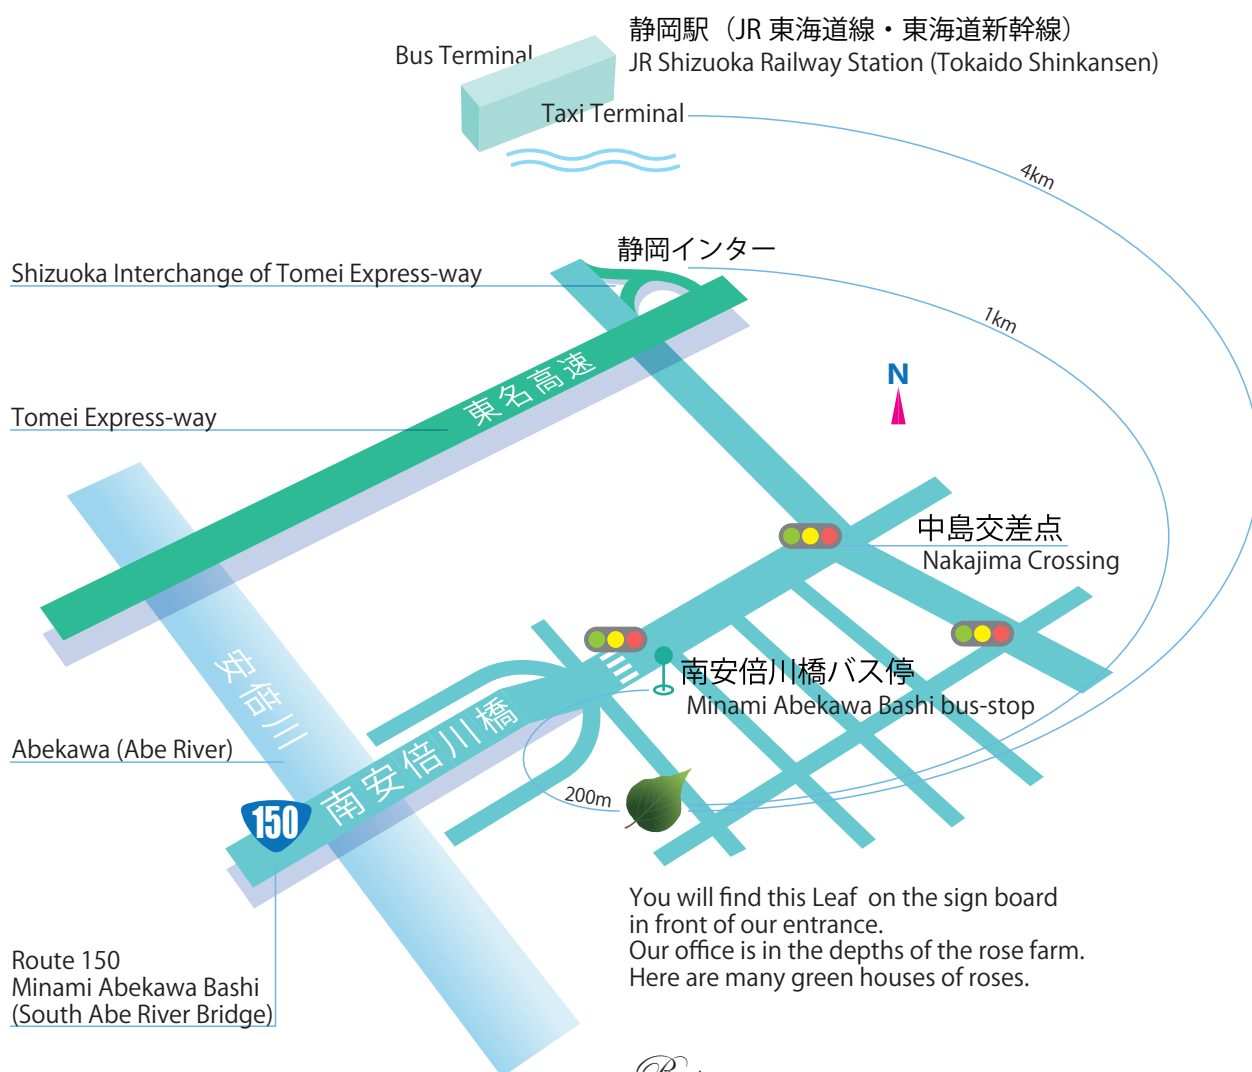

# アドマック株式会社 アクセスマップ

## Admac Inc. Access Map

You will find this Leaf on the sign board in front of our entrance. Our office is in the depths of the rose farm. Here are many green houses of roses.

### Bus

Take a bus of the "Nakahara-Ikegaya Line" bounds for "Tokushuhkai Byoin" from the number 7 platform of Shizuoka Railway Station Bus Terminal. (in front of the north entrance of Shizuoka station) Takes about 20minutes, costs 230yen. Please get off at "Minami Abekawa Bashi" bus stop.

### Taxi

Takes about 10minutes, costs about 1,800yen from the Shizuoka Railway Station south entrance.

- 東名高速静岡インターチェンジから約1km
- JR東海道新幹線「静岡駅」から約4km (タクシー¥1,800ぐらい)
- バス: 静鉄ジャストライン「中原池谷線」 「静岡駅前」7番のりばから「徳洲会病院」行き 15分に1本程度、所要約20分「南安倍川橋」下車 バス停から約200mです。